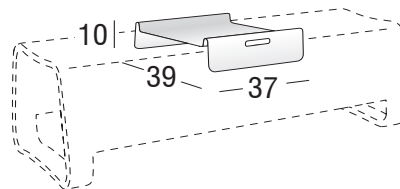

Design: Plazzogna - Papparotto  
Product: Tray  
Sizes: cm 39x37x10h (15"x15"x4"h)

### FEATURES

**Frame:** 304 stainless steel  
**Finishing:** Satin

Net weight unit  3  
Gross weight  4  
Unit per package 1  
Package sizes  cm 42x40x13h  
Package volume m<sup>3</sup> 0,02  
Stackable  YES