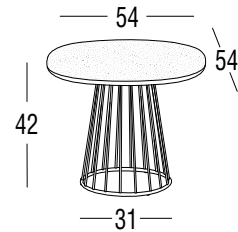

Article: **4386T** | Collection: **Charme**

Design: **Antonio De Marco**
Product: **Low table**
Sizes: **cm 54x54x42h (56"x34,5"37,5"h)**

FEATURES

Frame: 304 steel
Polyester powder coated

Top: Terrazzo Perla (Venetian grit with mother of pearl inserts)

Glides: Nylon

Finishings: White, Bronze

Net weight unit 14,3

Gross weight 24,8

Packages per unit 2

Packages sizes base cm 33x33x43h
Hpl cm 61x61x9,5h

Packages volume m³ 0,09

FINISHINGS