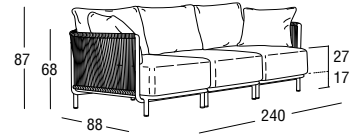

Article: **4433** | Collection: **Queen**

Design: Technical Emotions
Product: Sofa
Sizes: **cm 240x88x87h (94,5"x34,7"x34,2"h)**
seat **cm 44h (17,3"h)**

FEATURES

Frame: Aluminum
Polyester powder coated

Glides: Surlyn

Net weight unit 65
Gross weight 82,4
Packages per unit 5
Packages sizes element cm 68X89X71h
armrest cm 68X60X38h
Packages volume m³ 1,6
Stackable NO

FINISHINGS

UV, marine environment, scratch resistant