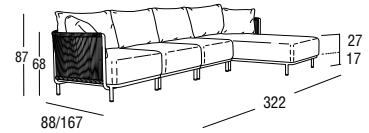

Design: Technical Emotions
Product: Sofa
Sizes: **cm 322x88/167x87h (126,8"x34,7/65,8"x34,2"h)**
seat **cm 44h (17,3"h)**

FEATURES

Frame: Aluminum
Polyester powder coated

Glides: Surlyn

Weaving: Round Trendylope (polyester)

Net weight unit 100
Gross weight 131,4
Packages per unit 6
Packages sizes element cm 68X89X71h
armrest cm 68X60X38h
lounger cm 84x168x71h
Packages volume m³ 2,61
Stackable NO

FINISHINGS

UV, marine environment, scratch resistant