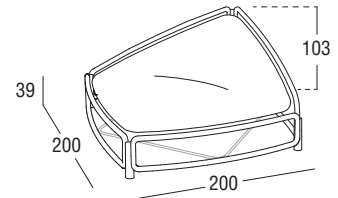

Article: **4365  
60MB**

Collection: **Atollo**

Design: Antonio De Marco, Simone Fanciullacci  
Product: Day-bed  
Size: **cm 200x200x39h/103h (79"x79"x15"h/41"h)**

## FEATURES

**Frame:** 304 steel base and aluminum legs, polyester powder coating  
**Glides:** Nylon PA6  
**Net:** High resistance Polyester  
**Finishings:** White, Cipria  
**Optional:** Ground fixing plates (art. 43AN)  
**Cushion:** Art. 60MB in open cell polyurethane foam, draining. Quilted, covered not removable

Net weight unit 66

Gross weight unit 109,5

Package per unit 1

Package sizes base cm 205x105x220h

Package volume 4,74 m<sup>3</sup>

Stackable NO