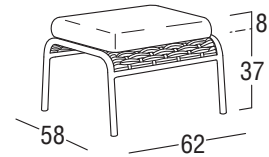

Design: Santiago Sevillano
 Product: Pouf
 Sizes: **cm 62x58x45h (24"x23"x18"h)**
 seat **cm 37h (15"h)**
 seat with cushion **cm 45h (19"h)**

FEATURES

Frame: Aluminum, Polyester powder coating (Tiger)
Glides: Surlyn white, black
Weaving: Round Searope (Polypropylene)
Finishings: White, Graphite
Seat cushion: Polyurethane foam / polyester fiber polyester-pvc / polypropylene canvas

Net weight unit 5,5
 Gross weight unit 8,5
 Unit per package 1
 Package sizes cm 63x59x48h
 Package volume m³ 0,18
 Stackable NO

FINISHINGS

UV, marine environment, scratch resistant

White

Graphite

WEAVINGS