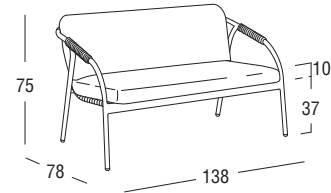

Article: **4312** | Collection: **Capri**

Design: Santiago Sevillano  
Product: Sofa  
Sizes: **cm 138x78x75h (54"x31"x30"h)**  
seat **cm 37h (15"h)**  
seat with cushion **cm 47h (19"h)**

**Net weight unit** 19,5  
**Gross weight unit** 28,5  
Unit per package 1  
Package sizes cm 142x83x83h  
Package volume m<sup>3</sup> 0,979  
**Stackable** YES (4 pieces)