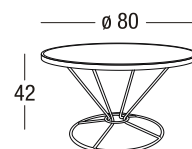

Article: **9885** | Collection: **Gravity**

Design: Technical Emotions
Product: Round coffee table
Sizes: **cm Ø80x42h (Ø32"x17"h)**

FEATURES

Frame: 304 stainless steel and aluminum top
Polyester powder coating (Akzo Nobel)
Glides: Nylon PA6
Finishings: Champagne, Graphite

Net weight unit  12
Gross weight  19,5
Packages per unit 1
Packages sizes  cm 85x85x54h
Packages sizes m³ 0,39
Stackable  NO

FINISHINGS

UV, marine environment, scratch resistant

Champagne

Graphite