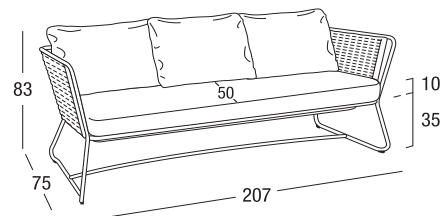

Article: **9743** | Collection: **Portofino**

Design: Studio Balluto Associati
Product: 3 seats sofa
Sizes: **cm 207x75x83h (81,5"x29,5"x32,6"h)**
seat **cm 35h (13,7"h)**
with cushion **cm 45h (17,7"h)**

FEATURES

Frame: Aluminum
Polyester powder coating

Glides: Nylon PA 6

Weaving: Nautic Rope Sand

Finishing: Terra

Seat cushion: Polyurethane foam / polyester fiber
polyester-pvc / polypropylene canvas

Back cushion: Chips in polyester fiber, hollow, silicone coated. Covering fabric in polypropylene, polyester-pvc.

Net weight unit 39,5

Gross weight unit 48,5

Units per package 1

Package sizes cm 209x77x76h

Package volume m³ 1,22

Stackable NO

FINISHING

UV, marine environment, scratch resistant