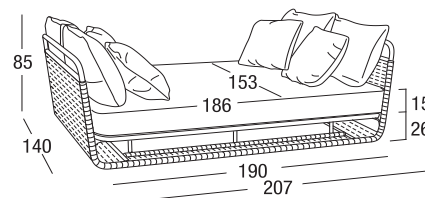

Design: Santiago Sevillano
Product: Daybed
Sizes: **cm 207x153x85h (81,5"x60"x33,5"h)**
seat **cm 26h (10"h)**
with cushion **cm 41h (16"h)**

FEATURES

Frame: Aluminum
Polyester powder coating

Glides: Nylon PA 6

Net weight unit 81

Gross weight unit 108

Packages per unit 4

Packages sizes cm 80x148x28h
cm 28x165x12h
cm 196x162x25h
cm 71x82x108h

Packages volume m³ 1,81

Stackable NO

FINISHING

UV, marine environment, scratch resistant