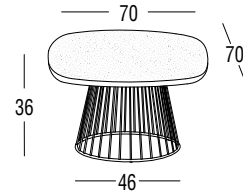

Articolo: **4387T** | Collezione: **Charme**

Design: Antonio De Marco  
Product: Tavolino  
Sizes: **cm 70x70x36h (27,5"x27,5"x14,2"h)**

### CARATTERISTICHE

**Frame:** 304 steel  
Polyester powder coated

**Top:** Terrazzo Perla (Venetian grit with mother of pearl inserts)

**Glides:** Nylon

**Finishings:** White, Bronze

Net weight unit 23,5

Gross weight 37,4

Packages per unit 2

Packages sizes base cm 48x48x37h  
top cm 77x77x9,5h

Packages volume m<sup>3</sup> 0,14