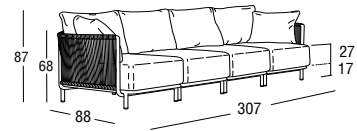

Article: **4434** | Collection: **Queen**

Design: Technical Emotions  
Product: Sofa  
Sizes: **cm 307x88x87h (121"x34,7"x34,2"h)**  
seat **cm 44h (17,3"h)**

**Back and Armrest cushion:** Chips in polyester fiber, hollow, silicone coated. Covering fabric in polypropylene, polyester-pvc.

**Net weight unit** 84  
**Gross weight** 106,4  
**Packages per unit** 6  
**Packages sizes** element 4x cm 68X89X71h  
armrest 2x cm 68X60X38h  
**Packages volume** m<sup>3</sup> 2,03  
**Stackable** NO