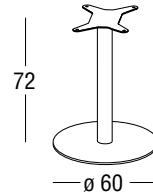

Article: 9586R | Collection: Samba Rio

Design: Studio Tecnico Roberti
Product: Table base
Sizes: cm Ø60x72h (Ø24"x28"h)

FEATURES

Frame: Aluminum with internal threaded bar in 304 steel
Polyester powder coating

Glides: Nylon PA6

Finishings: White, Terra, Cipria, Graphite

Net weight unit  10

Gross weight unit  14

Units per package 1

Package sizes  cm 63X63X75h

Package volume m³ 0,30

Stackable  NO