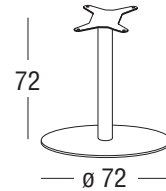

Article: 9590 | Collection: Samba Rio

Design: Studio Tecnico Roberti
Product: Table base
Sizes: cm Ø72x72h (Ø28"x28"h)

FEATURES

Frame: Aluminum with internal threaded bar in 304 steel
Polyester powder coating

Glides: Nylon PA6

Finishings: White, Terra, Cipria, Graphite

Net weight unit  11

Gross weight unit  15,5

Units per package 1

Package sizes  cm 77x77x75h

Package volume m³ 0,44

FINISHINGS