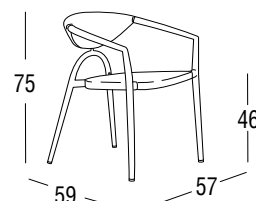

Product: Chair

Sizes: **cm 57x59x75h (22,4"x23"x29,5"h)**
seat **cm 46h (18"h)**

FEATURES

Frame: Aluminum,
Polyester powder coated

Glides: Nylon PA6

Weaving: Tensiline

Finishings: White, Terra

Net weight unit 4

Gross weight 5,4

Unit per package 4

Package sizes cm 59X73X96h

Package volume m³ 0,41

Stackable YES

FINISHINGS

UV, marine environment, scratch resistant

White