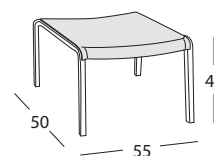

Product: Pouf  
Sizes: cm 55x50x41h (21,6"x20"x16"h)

## FEATURES

**Frame:** Aluminum  
Polyester powder coating (Tiger).

**Glides:** Nylon PA6

**Seat:** Textilene

**Finishings:** White, Terra

Net weight unit  2,5

Gross weight unit  4

Units per package 1

Package sizes  cm 57x51,5x42h

Package volume m<sup>3</sup> 0,12

Stackable  NO