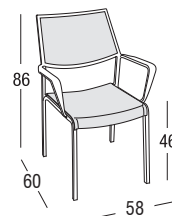

Article: 9760FR | Collection: Samba Rio

Product: Chair

Sizes: **cm 58x60x86h (22,6"x27"x34"h)**  
seat **cm 46h (18"h)**

## FEATURES

**Frame:** Aluminum  
Polyester powder coating (Tiger).

**Glides:** Nylon PA6

**Seat and back:** Batyline Imo

**Finishings:** White, Terra

Net weight unit 4

Gross weight unit 6

Units per package 4

Package sizes cm 59x76x105h

Package volume m<sup>3</sup> 0,47

Stakable YES