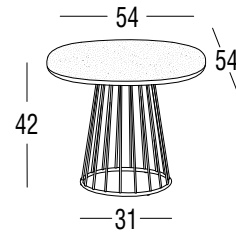

Article: **4386T** | Collection: **Charme**

Design: **Antonio De Marco**  
Product: **Low table**  
Sizes: **cm 54x54x42h (21"x21"16,5"h)**

### FEATURES

**Frame:** 304 steel  
Polyester powder coated

**Top:** Terrazzo Perla (Venetian grit with mother of pearl inserts)

**Glides:** Nylon

**Finishings:** White, Bronze

Net weight unit 14,3

Gross weight 24,8

Packages per unit 2

Packages sizes base cm 33x33x43h  
top cm 61x61x9,5h

Packages volume m<sup>3</sup> 0,09