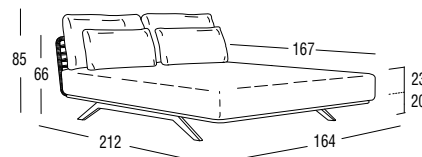

Article: **7116** | Collection: **Armàn**

Design: Santiago Sevillano
Product: Daybed element
Sizes: **cm 164x212x85h (64,5"x83,5"x33,5"h)**
seat **cm 20h (8"h)**
with seat cushion **cm 43h (17"h)**

FEATURES

Back cushion: Chips in polyester fiber, hollow, silicone coated. Covering fabric in polypropylene, polyester-pvc.

Net weight unit 67,5
Gross weight 90
Packages per unit 3
Packages sizes cm 205x176x52h
cm 88x55x17h
cm 159x20x19h
Packages volume m³ 2,02