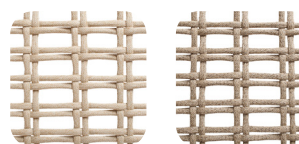

Article: **7116** | Collection: **Armàn**

Design: Santiago Sevillano
Product: Daybed element
Sizes: **cm 164x212x85h (64,5"x83,5"x33,5"h)**
seat **cm 20h (8"h)**
with seat cushion **cm 43h (17"h)**

FEATURES

FINISHINGS

UV, marine environment, scratch resistant

Champagne

Bronze

WEAVINGS

UV-resistant, polyester IMO tested

Oval Trendyrope
Walnut mix

Oval Trendyrope
Caramel mix

FABRICS

Different types of fabrics available in:
Acrylic - Polypropylene - Polyester - PVC
See the collection in the catalog and online.