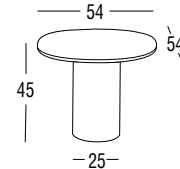

Article: 7130H | Collection: Armàn

Design: Lab Roberti
Product: Low table
Sizes: cm 54x54x45h (21"x21"x17,5"h)

FEATURES

Frame: Cylinder in 304 stainless steel sheet
Polyester powder coated

Top: HPL (high pressure laminate)

Glides: Nylon

Finishings: Champagne, Bronze

Net weight unit  11

Gross weight  13

Packages per unit 2

Packages sizes  base cm 37x37x47h
Hpl cm 60x60x5h

Packages volume m³ 0,08

FINISHINGS