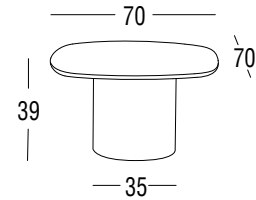

Article: 7131H | Collection: Armàn

Design: Lab Roberti  
Product: Low table  
Sizes: cm 70x70x39h (27,5"x27,5"x15"h)

### FEATURES

**Frame:** Cylinder in 304 stainless steel sheet  
Polyester powder coated

**Top:** HPL (high pressure laminate)

**Glides:** Nylon

**Finishings:** Champagne, Bronze

Net weight unit 16

Gross weight 18

Packages per unit 2

Packages sizes base cm 50x50x42h  
top cm 77x77x5h

Packages volume m<sup>3</sup> 0,13