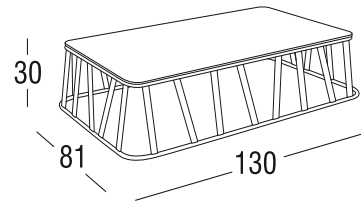

Design: Plazzogna - Papparotto  
Product: Coffee table  
Sizes: **cm 130x81x30h (51"x32"12"h)**

### FEATURES

**Frame:** Aluminum  
Polyester powder coating (Akzo Nobel)  
**Top:** HPL (high pressure laminate)  
**Glides:** Nylon PA6  
**Finishings:** White, Coffee

Net weight unit  16,5  
Gross weight  27  
Unit per package 1  
Package sizes  cm 134x85x36h  
Package volume m<sup>3</sup> 0,43