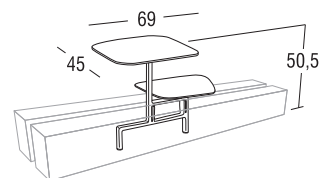

Design: Plazzogna - Papparotto
Product: Twin tables
Sizes: **cm 69x45x50,5h (27"x17,7"x20"h) on the beam**

FEATURES

Frame: Aluminum with removable top
Polyester powder coating

Glides: Nylon PA6 colour Cipria

Finishing: Cipria

Net weight unit  8

Gross weight  11,5

Units per package 1

Package sizes  cm 71x48x55h

Package volume m³ 0,19

Stackable  NO

FINISHING