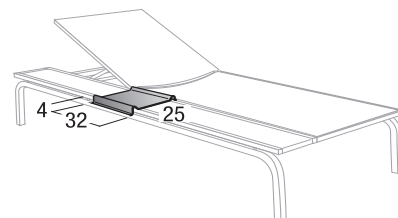

Design: Studio Tecnico Roberti
Product: Tray
Sizes: cm 32x25x4h (12,6"x10"x1,6"h)

FEATURES

Frame: 304 stainless steel
Finishing: Satin

Net weight unit 1
Gross weight 1,5
Unit per package 1
Package sizes cm 36x27x6h
Package volume m³ 0,006

Stackable NO

FINISHING

Satin