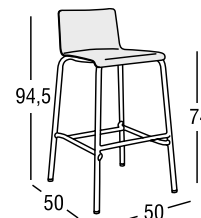

Product: Bar stool

Sizes: **cm 50x50x94,5h (19,6"x19,6"x37"h)**
seat **cm 74h (29"h)**

FEATURES

Frame: Aluminum with footrest in 304 steel
Polyester powder coating (Tiger).

Glides: Nylon PA6

Finishings: White, Terra, Cipria

Net weight unit 6

Gross weight unit 9

Units per package 1

Package sizes cm 52x52x98h

Package volume m³ 0,27

Stackable NO

FINISHINGS

UV, marine environment, scratch resistant