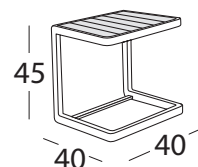

Article: 9901 | Collection: Samba Rio

Product: Small table

Sizes: cm 40x40x45h (15,7"x15,7"x17,7"h)

FEATURES

Frame: Aluminum
Polyester powder coating (Akzo Nobel).

Glides: Nylon PA6

Finishings: White, Terra

Net weight unit  3,1

Gross weight unit  4,5

Units per package 1

Package sizes  cm 44x44x49h

Package volume m³ 0,1

Stackable  NO

FINISHINGS

UV, marine environment, scratch resistant