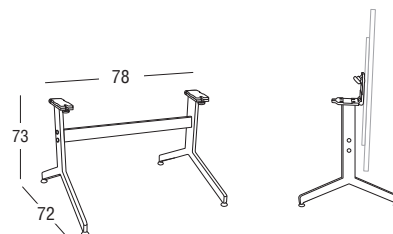

Product: Table base with top-folding system
Sizes: cm 78x72x72,5h (30,7"x28,3"x28,5"h)

FEATURES

Frame: Aluminum with bolts in 304 steel
Polyester powder coating (Tiger).
Glides: Nylon PA6, adjustable
Finishings: White, Terra

Net weight unit 5,5

Gross weight unit 7

Units per package 1

Package sizes cm 77x76x12h

Package volume m³ 0,07

Stackable NO

FINISHINGS

UV, marine environment, scratch resistant