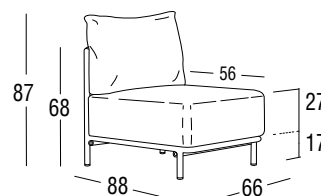

Design: Technical Emotions  
 Product: One-seat element  
 Sizes: **cm 66x88x87h (26"x34,7"x34,2"h)**  
 seat **cm 44h (17,3"h)**

**Back cushion:** Chips in polyester fiber, hollow, silicone coated. Covering fabric in polypropylene, polyester-pvc.

Net weight unit 19  
 Gross weight 24  
 Unit per package 1  
 Package sizes cm 68X89X71h  
 Package volume m<sup>3</sup> 0,43  
 Stackable NO