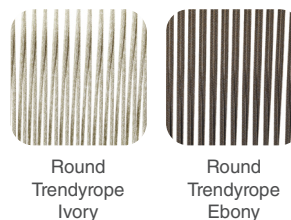

### FEATURES

**Frame:** Aluminum  
 Polyester powder coated

**Glides:** Surlyn

**Weaving:** Round Trendylope (polyester)

**Finishings:** White, Bronze

**Seat cushion:** Polyurethane foam / polyester fiber  
 polyester-pvc / polypropylene canvas

**Back cushion:** Chips in polyester fiber, hollow, silicone coated. Covering fabric in polypropylene, polyester-pvc.

Net weight unit 19  
 Gross weight 24  
 Unit per package 1  
 Package sizes cm 68X89X71h  
 Package volume m<sup>3</sup> 0,43  
 Stackable NO

### FINISHINGS

UV, marine environment, scratch resistant

### FABRICS

Different types of fabrics available in:  
 Acrylic - Polypropylene - Polyester - PVC  
 See the collection in the catalog and online.