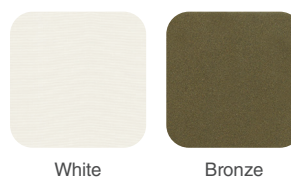

FINISHINGS

UV, marine environment, scratch resistant