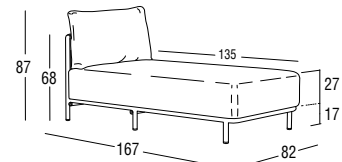

Article: **4425** | Collection: **Queen**

Design: Technical Emotions  
Product: Chaise longue element  
Sizes: **cm 82x167x87h (32,3"x68,8"x34,2"h)**  
seat **cm 44h (17,3"h)**

**Back cushion:** Chips in polyester fiber, hollow, silicone coated. Covering fabric in polypropylene, polyester-pvc.

**Net weight unit** 35  
**Gross weight** 49  
Unit per package 1  
Package sizes cm 84X168X71h  
Package volume m<sup>3</sup> 1  
**Stackable** NO