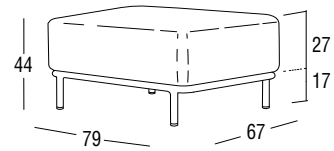

Article: 4427 | Collection: Queen

Design: Technical Emotions
Product: Pouf
Sizes: cm 67x79x44h (26,4"x31"x17,3"h)

FEATURES

Frame: Aluminum
Polyester powder coated

Glides: Surlyn

Finishings: White, Bronze

Seat cushion: Polyurethane foam / polyester fiber
polyester-pvc / polypropylene canvas

Net weight unit 12
Gross weight 15,5
Unit per package 1
Package sizes cm 68X80X47h
Package volume m³ 0,26
Stackable NO

FINISHINGS

UV, marine environment, scratch resistant

White

Bronze

FABRICS

Different types of fabrics available in:
Acrylic - Polypropylene - Polyester - PVC
See the collection in the catalog and online.