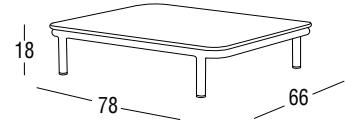

Article: 4428H | Collection: Queen

Design: Technical Emotions
Product: Low table
Sizes: cm 66x78x18h (26"x30,7"x7"h)

FEATURES

Frame: Aluminum
Polyester powder coated

Top: HPL (high pressure laminate)

Glides: Surlyn

Finishings: White, Bronze

Net weight unit  16

Gross weight  19

Unit per package 1

Package sizes  cm 71X83X23h

Package volume m³ 0,14

Stackable  NO

FINISHINGS