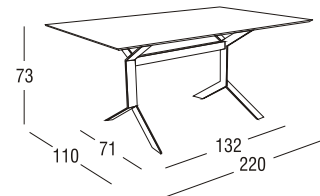

Article: **4220H** | Collection: **Key West**

Design: Plazzogna - Papparotto
Product: Table
Sizes: **cm 110x220x73h (43"x87"x28"h)**

FEATURES

Frame: Flat steel, removable central connection bar in steel tube
Polyester powder coating

Top: HPL (high pressure laminate)

Glides: PVC

Finishing: Cipria

Net weight unit 76,8

Gross weight 109,5

Packages per unit 3

Packages sizes base cm 80x23x76h
frame-Hpl cm 123x233x10,5h
bar cm 8x6x123,5h

Packages volume m³ 0,45