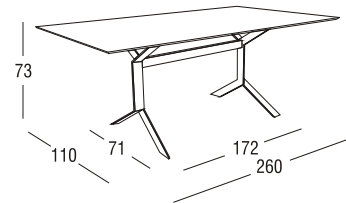

Article: **4221H** | Collection: **Key West**

Design: Plazzogna - Papparotto
Product: Table
Sizes: **cm 110x260x73h (43"x102"x19"h)**

FEATURES

Frame: Flat steel, removable central connection bar in steel tube
Polyester powder coating

Top: HPL (high pressure laminate)

Glides: PVC

Finishing: Cipria

Net weight unit 86,6

Gross weight 122,3

Packages per unit 3

Packages sizes base cm 80x23x76h
frame-Hpl cm 123x273x10,5h
bar cm 8x6x180,5h

Packages volume m³ 0,502