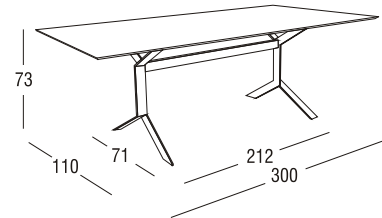

Article: **4222H** | Collection: **Key West**

Design: Plazzogna - Papparotto  
Product: Table  
Sizes: **cm 110x300x73h (43"x118"x19"h)**

### FEATURES

**Frame:** Flat steel, removable central connection bar in steel tube  
Polyester powder coating

**Top:** HPL (high pressure laminate)

**Glides:** PVC

**Finishing:** Cipria

Net weight unit 95,3

Gross weight 134,3

Packages per unit 3

Packages sizes base cm 80x23x76h  
frame-Hpl cm 123x311x10,5h  
bar cm 8x6x220h

Packages volume m<sup>3</sup> 0,55