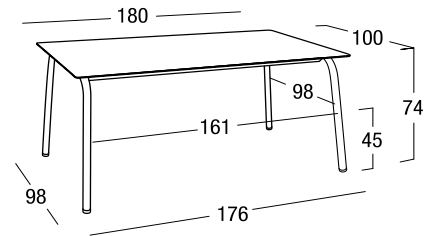

Article: **9775** | Collection: **Portofino**

Design: Studio Tecnico Roberti  
Product: Table  
Sizes: **cm 180x100x74h (71"x40"x29"h)**

### FEATURES

**Frame:** 304 steel base  
Polyester powder coating

**Top:** HPL (high pressure laminate)

**Glides:** Nylon black

**Finishing** Terra

Net weight unit 57

Gross weight unit 83

Packages per unit 2

Packages sizes base cm 18x104x80h  
top cm 190x110x13h

Packages volume m<sup>3</sup> 0,42