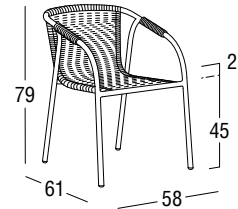

Article: **4301** | Collection: **Capri**

Design: Santiago Sevillano
Product: Chair
Sizes: **cm 58x61x79h (23"x24"x31"h)**
seat **cm 45h (18"h)**
with seat cushion **cm 47h (18,8"h)**

FEATURES

Frame: Aluminum, Polyester powder coating (Tiger)
Glides: Surlyn white, black
Weaving: Round Searope (Polypropylene)
Finishings: White, Graphite
Seat cushion: Open cell polyurethane foam, draining

Net weight unit 5,7+0,5 cushion
Gross weight unit 8,5+0,5 cushion
Units per package 2
Package sizes cm 62x70x92h
Package volume m³ 0,40
Stackable YES (4 pieces)

FINISHINGS

UV, marine environment, scratch resistant