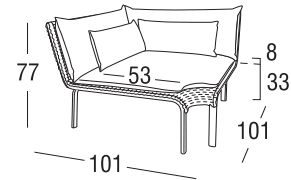

Design: Plazzogna - Papparotto  
 Product: Corner element  
 Sizes: **cm 101x101x77h (40"x40"x30"h)**  
 seat **cm 33h(13"h)**  
 with cushion **cm 41h(16"h)**

**Back cushion:** Chips in polyester fiber, hollow, silicone coated. Covering fabric in polypropylene, polyester-pvc.

Net weight unit 27  
 Gross weight 34  
 Units per package 1  
 Package sizes cm 104x104x80h  
 Package volume m<sup>3</sup> 0,87