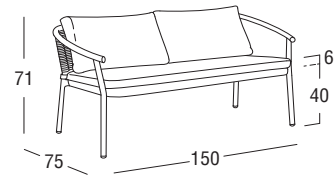

Design: Simone Fanciullacci - Antonio De Marco

Product: Sofa

Sizes: **cm 150x75x71h (59"x29,5"x28"h)**
seat **cm 40h (16"h)**
with seat cushion **cm 46h (18"h)**

FEATURES

Frame: Aluminum, polyester powder coating (Tiger)

Net weight unit 18

Gross weight unit 27,5

Units per package 1

Package sizes cm 154x79x77h

Package volume m³ 0,937

Stackable YES (4 pieces)

FINISHINGS

UV, marine environment, scratch resistant