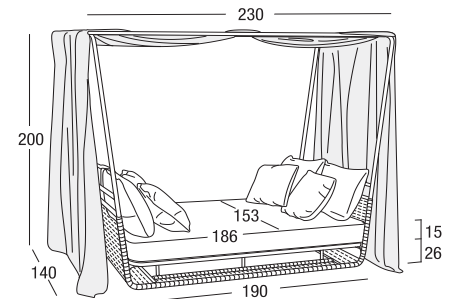

Design: Santiago Sevillano  
 Product: Canopied daybed  
 Sizes: **cm 230x153x200h (90,5"x60"x79"h)**  
 seat **cm 26h (10"h)**  
 with cushion **cm 41h (16"h)**

**Back cushion:** Chips in polyester fiber, hollow, silicone coated. Covering fabric in polypropylene, polyester-pvc.

Net weight unit 95

Gross weight unit 127

Packages per unit 5

Packages sizes cm 80x148x28h  
 cm 28x165x12h  
 cm 196x162x25h  
 cm 71x82x108h  
 cm 219x147x17h