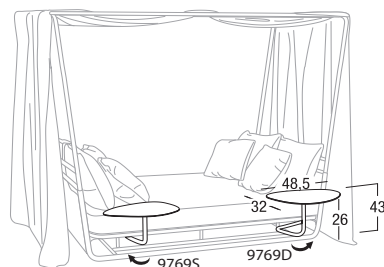

Article: **9769** | Collection: **Portofino**

Design: Santiago Sevillano  
Product: Table dx - sx for Daybed  
Sizes: **cm 48,5x32x43h (19"x12,6"x17"h)**

### FEATURES

**Frame:** Aluminum with a joint in aisi 304 steel  
Polyester powder coating

**Finishing:** Terra

Net weight unit  3,5  
Gross weight unit  5,5  
Units per package 1  
Package sizes  cm 54x52x38h  
Package volume m<sup>3</sup> 0,11  
Stackable  NO