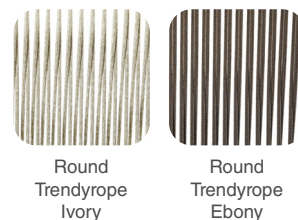

Article: **4420D** | Collection: **Queen**

Design: **Technical Emotions**
Product: **Armrest**
Sizes: **cm 65x21/35x57h (25,6"x8,3/13,8"x22,5"h)**

FEATURES

Frame: Aluminum
Polyester powder coated

Weaving: Round Trendyrope (polyester)

Finishings: White, Bronze

Armrest cushion: Chips in polyester fiber, hollow, silicone coated. Covering fabric in polypropylene, polyester-pvc.

Net weight unit 4 + 0,5 cushion
Gross weight 5,2 + 0,5 cushion
Unit per package 1
Package sizes cm 68X60X38h
Package volume m³ 0,16
Stackable NO

FINISHINGS

UV, marine environment, scratch resistant

WEAVINGS

UV-resistant, polyester IMO tested

FABRICS

Different types of fabrics available in:
Acrylic - Polypropylene - Polyester - PVC
See the collection in the catalog and online.