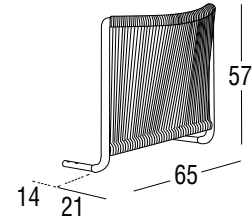

Article: **4420D** | Collection: **Queen**

Design: **Technical Emotions**
Product: **Armrest**
Sizes: **cm 65x21/35x57h (25,6"x8,3/13,8"x22,5"h)**

FEATURES

Frame: Aluminum
Polyester powder coated

Weaving: Round Trendyrope (polyester)

Finishings: White, Bronze

Armrest cushion: Chips in polyester fiber, hollow, silicone coated. Covering fabric in polypropylene, polyester-pvc.

Net weight unit 4 + 0,5 cushion
Gross weight 5,2 + 0,5 cushion
Unit per package 1
Package sizes cm 68X60X38h
Package volume m³ 0,16
Stackable NO