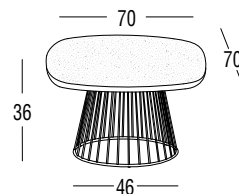

Articolo: **4387T** | Collezione: **Charme**

Design: Antonio De Marco  
Product: Tavolino  
Sizes: **cm 70x70x36h (27,5"x27,5"x14,2"h)**

### CARATTERISTICHE

**Frame:** 304 steel  
Polyester powder coated

**Top:** Terrazzo Perla (Venetian grit with mother of pearl inserts)

**Glides:** Nylon

**Finishings:** White, Bronze

Net weight unit 23,5

Gross weight 37,4

Packages per unit 2

Packages sizes base cm 48x48x37h  
Hpl cm 77x77x9,5h

Packages volume m<sup>3</sup> 0,14