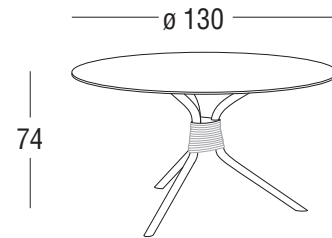

Article: **4325** | Collection: **Capri**

Design: Santiago Sevillano
Product: Table
Sizes: **cm Ø130x74h (Ø51"x29"h)**

FEATURES

Frame: 304 steel base, Polyester powder coating (Tiger)
Top: HPL (high pressure laminate) 12mm
Weaving: Round Searope (Polypropylene)
Glides: Nylon
Finishings: White, Graphite

Net weight unit 46
Gross weight unit 79
Packages per unit 2
Packages sizes base cm 100x87x78h
top cm 143x143x11h
Packages volume m³ 0,904

FINISHINGS

UV, marine environment, scratch resistant

White

Graphite