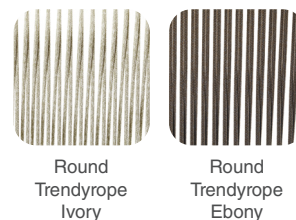

### FEATURES

**Frame:** Aluminum  
 Polyester powder coated

**Glides:** Surlyn

**Weaving:** Round Trendylope (polyester)

**Finishings:** White, Bronze

**Seat cushion:** Polyurethane foam / polyester fiber  
 polyester-pvc / polypropylene canvas

**Back and Armrest cushion:** Chips in polyester fiber, hollow, silicone coated. Covering fabric in polypropylene, polyester-pvc.

**Net weight unit** 100  
**Gross weight** 131,4  
**Packages per unit** 6  
**Packages sizes** element 3x cm 68X89X71h  
 armrest 2x cm 68X60X38h  
 lounge cm 84x168x71h  
**Packages volume** m<sup>3</sup> 2,61  
**Stackable** NO

### FINISHINGS

UV, marine environment, scratch resistant

### FABRICS

Different types of fabrics available in:  
 Acrylic - Polypropylene - Polyester - PVC  
 See the collection in the catalog and online.