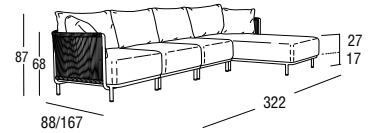

Design: Technical Emotions  
 Product: Sofa  
 Sizes: **cm 322x88/167x87h (126,8"x34,7/65,8"x34,2"h)**  
 seat **cm 44h (17,3"h)**

**Back and Armrest cushion:** Chips in polyester fiber, hollow, silicone coated. Covering fabric in polypropylene, polyester-pvc.

**Net weight unit** 100  
**Gross weight** 131,4  
**Packages per unit** 6  
**Packages sizes** element 3x cm 68X89X71h  
 armrest 2x cm 68X60X38h  
 lounge cm 84x168x71h  
**Packages volume** m<sup>3</sup> 2,61  
**Stackable** NO