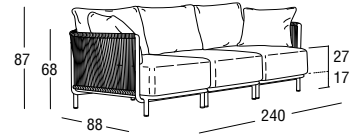

Article: **4433** | Collection: **Queen**

Design: Technical Emotions  
Product: Sofa  
Sizes: **cm 240x88x87h (94,5"x34,7"x34,2"h)**  
seat **cm 44h (17,3"h)**

**Back and Armrest cushion:** Chips in polyester fiber, hollow, silicone coated. Covering fabric in polypropylene, polyester-pvc.

**Net weight unit** 65  
**Gross weight** 82,4  
**Packages per unit** 5  
**Packages sizes** element 3x cm 68X89X71h  
armrest 2x cm 68X60X38h  
**Packages volume** m<sup>3</sup> 1,6  
**Stackable** NO