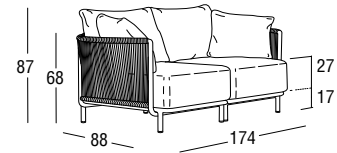

Article: **4432** | Collection: **Queen**

Design: Technical Emotions
Product: Sofa
Sizes: **cm 174x88x87h (68,5"x34,7"x34,2"h)**
seat **cm 44h (17,3"h)**

FEATURES

Frame: Aluminum
Polyester powder coated

Glides: Surlyn

Net weight unit 43
Gross weight 61,4
Packages per unit 4
Packages sizes element 2x cm 68X89X71h
armrest 2x cm 68X60X38h
Packages volume m³ 1,17
Stackable NO

FINISHINGS

UV, marine environment, scratch resistant