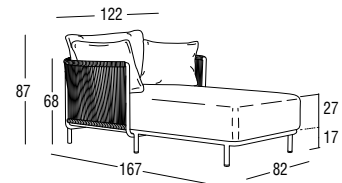

Design: Technical Emotions
Product: Chaise lounge
Sizes: **cm122x167x87h (48"x65,8"x34,2"h)**
seat **cm 44h (17,3"h)**

FEATURES

Frame: Aluminum
Polyester powder coated

Glides: Surlyn

Weaving: Round Trendylope (polyester)

Net weight unit 46
Gross weight 62,4
Packages per unit 3
Packages sizes **lounger** cm 84X168X71h
armrest 2x cm 68X60X38h
Packages volume m³ 1,31
Stackable NO

FINISHINGS

UV, marine environment, scratch resistant