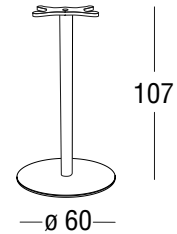

Article: 9783 | Collection: Samba Rio

Design: Studio Tecnico Roberti
Product: Table base
Sizes: 63" x 63" x 109" (1' 23", 1' 2" 1/2)

UV resistant

Material: Aluminum with internal threaded bar in 304 steel
Polyester powder coating
Material: Nylon PA6
Available colors: White, Terra, Cipria, Graphite

Net weight unit 11,5

Gross weight unit 16

Units per package 1

Package sizes cm 63x63x109h

Package volume m³ 0,43

Stackable NO

UV resistant

UV, marine environment, scratch resistant