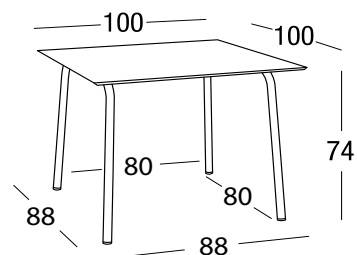

Article: 9747 | Collection: Portofino

Design: Studio Tecnico Roberti
Product: Table
Sizes: cm 100x100x74h (40"x40"x29"h)

FEATURES

Frame: 304 steel base
Polyester powder coating

Top: HPL (high pressure laminate)

Glides: Nylon black

Finishing Terra

Net weight unit 36

Gross weight unit 53,3

Packages per unit 2

Packages sizes base cm 11x90x81h
top cm 110x110x13h

Packages volume m³ 0,24

FINISHING