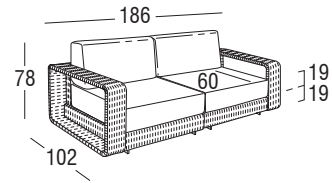

T q'xt | : Plazzogna - Papparotto
 a' p'p'o' : 2 seater sofa
 dv' q'x: **cm 186x102x78h (73"x40"x31"h)**
 £q| / **cm 19h (7"h)**
 o'£'ou'v} | **cm 38h (14"h)**

FEATURES

Net weight unit 61,2

Gross weight 72,6

Packages per unit 4

Packages sizes armrests 2x cm 21x102x52h
 elements 2x cm 81x70x108h

Packages volume m³ 1,44

Stackable NO

WEAVINGS

f V-£q'££1 | /

Bianco Perla

Musk